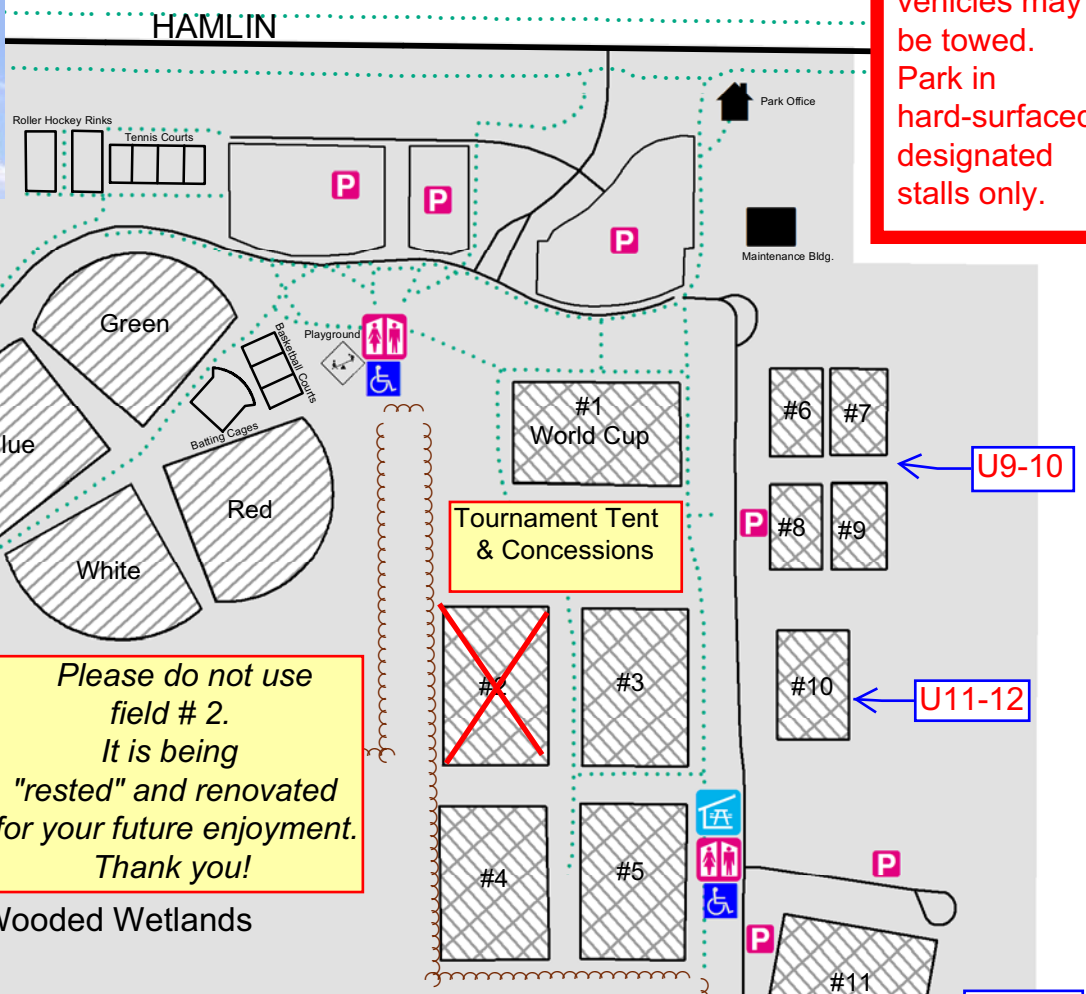

City of Rochester Hills Earl E. Borden Park

PARK IN DESIGNATED STALLS ONLY
VEHICLES WILL BE TICKETED FOR STANDING STOPPING PARKING IN NON-DESIGNATED AREAS

No parking on grass anywhere. Violators may be ticketed and vehicles may be towed. Park in hard-surfaced designated stalls only.

Please do not use field # 2. It is being "rested" and renovated for your future enjoyment. Thank you!

NO PARKING ON GRASS anywhere !
Park in hard-surfaced designated stalls only !
Violators may be ticketed and vehicles may be towed !

- Legend**
- Ball Diamonds
 - Handicap Accessible
 - Maintenance Building
 - Park Office
 - Parking
 - Pathway
 - Picnic Shelter
 - Playground
 - Restrooms
 - Soccer Fields
 - Wooded wetlands
- Area's A, B and C contain soccer fields 6 thru 12 (exact location will vary each season)