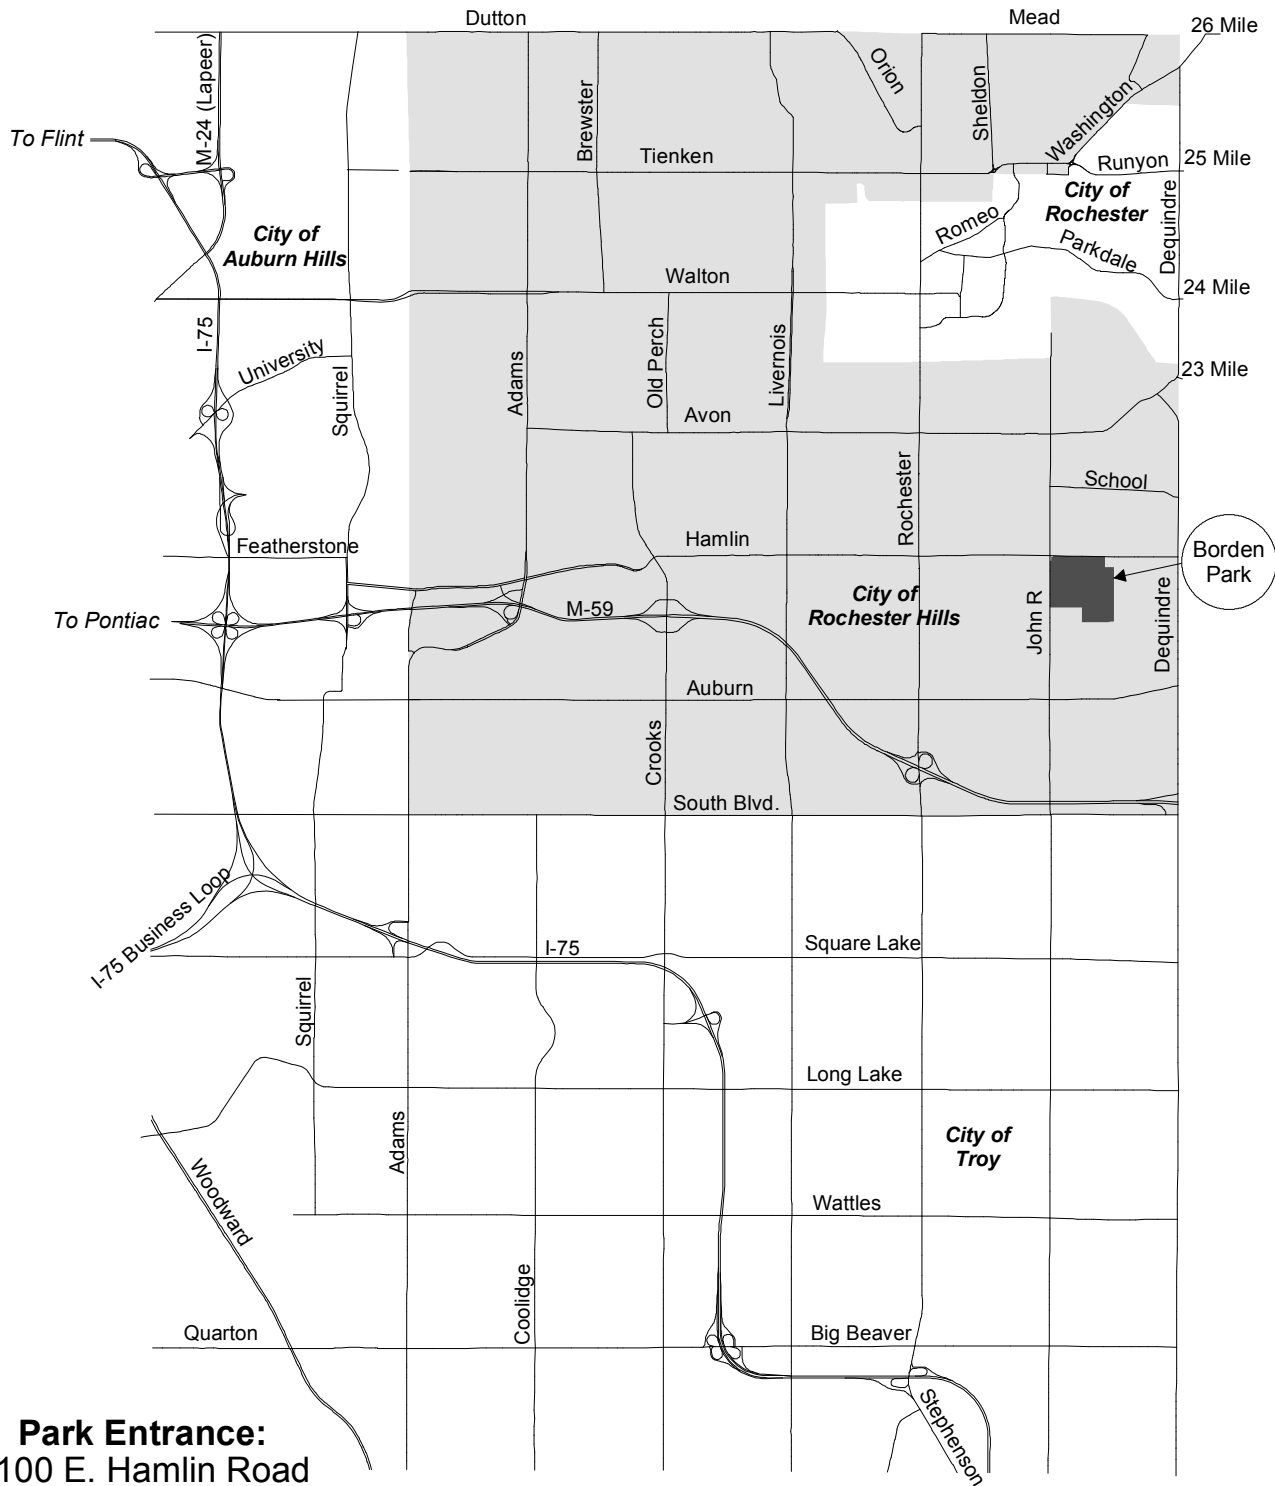

City of Rochester Hills Borden Park

Park Entrance:
1100 E. Hamlin Road
Rochester Hills, MI 48307

Park Phone:
(248) 656-4797

Park FAX:
(248) 652-4609

January 2007